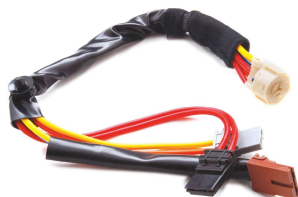

OEM: 4162PO

Cod. barras: 8435334740452

Grupo PSA (Peugeot, Citroén, Opel)

Ref. **RS325**

CONTACTOR ARRANQUE CITROEN XSARA I (4162W3)

MODELO/S: XSARA I

OEM: 4162W3

Cod. barras: 8435334738473