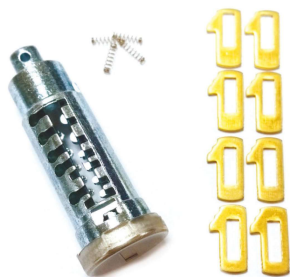

Cod. barras: 8435334736806

Ref. **RS556K**

BOMBILLO SIN LLAVE CERRADURA PUERTA (HU49) SEAT (1H0837061E)

MODELO/S: IBIZA II III lh/rh

OEM: 1H0 837 061E